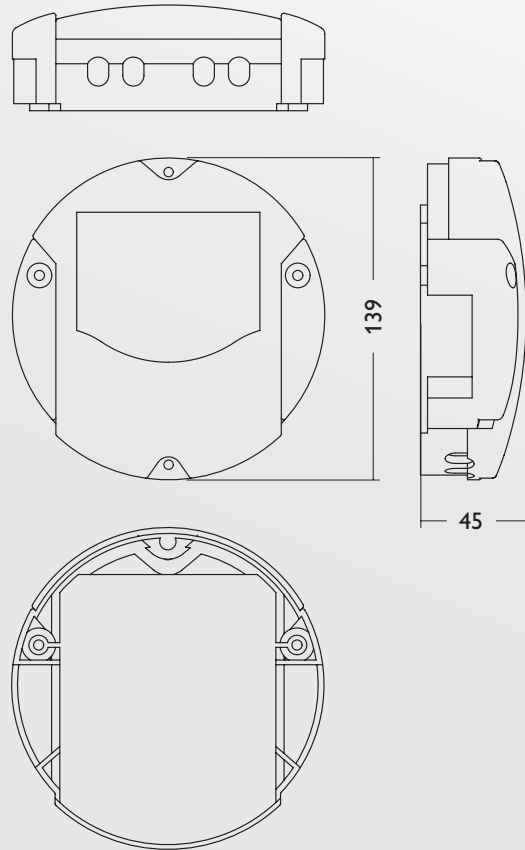

Technical data

Housing: plastic PC-ABS and PMMA

Protection type: IP 20/EN 60529

Ambient temperature: 0 ... 40 °C

Dimensions: Ø 139 mm, depth 45 mm

Mounting: wall mounting

Display: operating control LED

Interfaces: RESOL VBus® for the connection to the controller, 10/100 Base TX Ethernet, Auto MDIX

Power consumption: < 1,95 W

Power supply:

input voltage of mains adapter: 100 ... 240 V~, 50-60 Hz

rated current: 350 mA

input voltage of Communication module: 5 V= ± 5 %

RESOL KM1 Communication module
Communication module incl. RESOL service CD and network cable,
mains adapter and VBus® cable pre-connected
Price bracket A | Article no.: **180 011 30**

The KM1 communication module is a plug-and-play solution to connect RESOL controllers to the Internet, for example to use the service portal VBus.net: