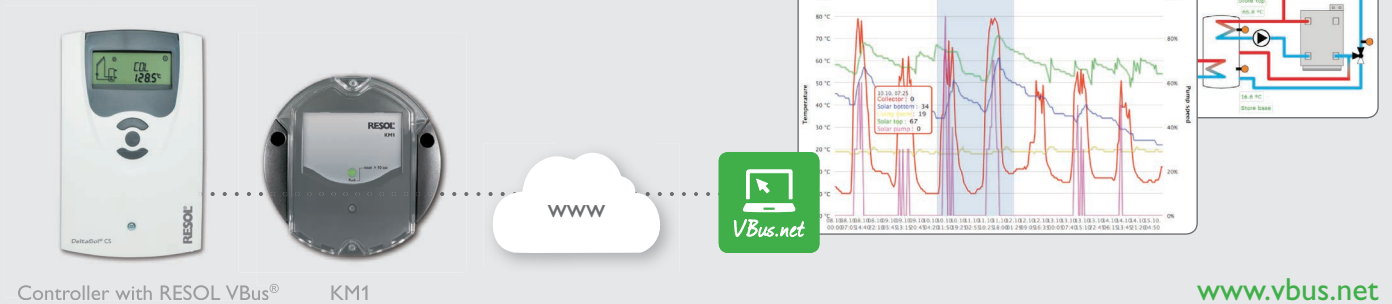

Power consumption: < 1,95 W

Power supply:

input voltage of mains adapter: 100 ... 240 V~, 50-60 Hz

rated current: 350 mA

input voltage of Communication module: 5 V= ± 5 %

RESOL KM1 Communication module
 Communication module incl. RESOL service CD and network cable,
 mains adapter and VBus® cable pre-connected
 Price bracket A | Article no.: **180 011 30**

The KM1 communication module is a plug-and-play solution to connect RESOL controllers to the Internet, for example to use the service portal VBus.net:

- Your solar thermal and heating system on the Internet – without any tedious router configuration
- Visualisation also for many mobile devices
- System access via the Web browser – no software installation required