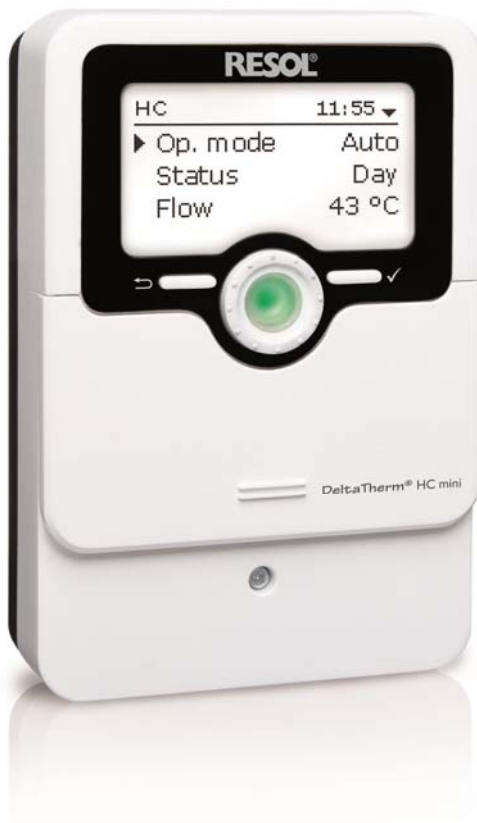

RESOL press release

Hattingen, 20 November 2014

Heating control, simple and efficient – the RESOL DeltaTherm® HC mini

The DeltaTherm® HC mini offers a compact and user-friendly solution for simple heating systems. It can control a weather-compensated heating circuit and its afterheating demand. Additionally, there's a choice of 5 different operating modes, a boiler protection option and a night correction.

Due to the commissioning menu and the 4 pre-configured basic systems, configuration is quick and easy. The chimney sweeper function and the holiday mode can be activated by pressing a single button.

With the RESOL RPT software, the DeltaTherm® HC mini can be parameterised effortlessly from a PC, and with the RESOL Internet service portal www.VBus.net, system data can be visualised and evaluated.